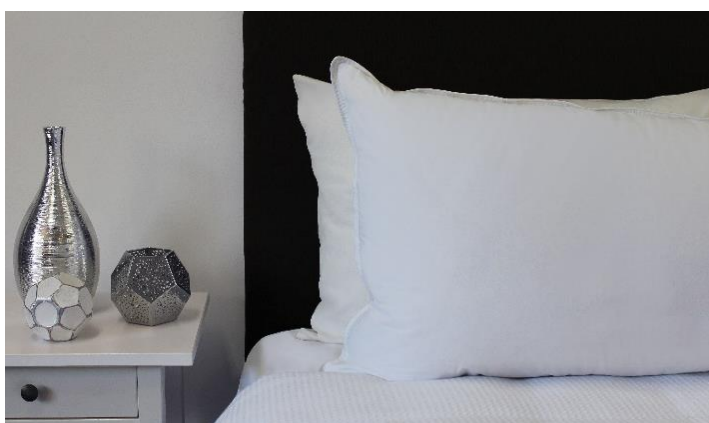

Feather Pillows

- Inner core:100% Duck feather
- Fill: 50/50 white Duck Down & Feather
- High quality 100% cotton down-proof Japara cover
- Optimal softness and stability for a luxurious sleep
- Std Pillow – 48x73cm/ 700gram
- King Pillow – 50x90cm/ 1000gram

Std Pillow: NOW $28.00ea

King Pillow: NOW $38.00ea

Red Tea Towels

1. Waffle

- 100% cotton
- Waffle check pattern
- Packs of 12
- **Was $1.25ea, Now $0.95**

2. Wonder Dryer

- 100% large heavy weight cotton
- Packs of 12
- **Was $2.80, Now $2.10**