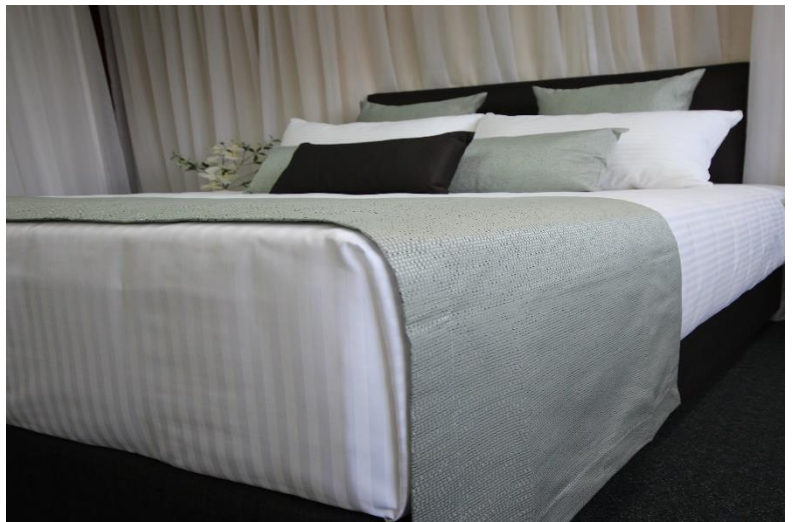

20% OFF All Sizes

10mm Satin Stripe Bed Linen

- 10mm Satin Stripe as preferred by major hotel groups
- A soft, durable blend of cotton & polyester
- Generous size to fit all bed sizes

20% OFF All Sizes

Actil Down Under Bath Linen