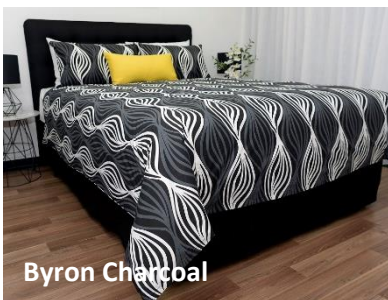

EOFY Specials

Printed Quilt Covers & Comforters

- Printed 50/50 Poly Cotton
- Pillowcases included with Quilt Covers
- While Stocks Last!

20% OFF All Sizes & Colours

Cotton Poly Quilt Covers

- Alliance Cotton/Poly
- 155gsm
- Standard Not Tailored

20% OFF All Sizes

10mm Satin Stripe Bed Linen

- 10mm Satin Stripe as preferred by major hotel groups
- A soft, durable blend of cotton & polyester
- Generous size to fit all bed sizes

20% OFF All Sizes

Actil Down Under Bath Linen

- Consistent quality over three decades
- 100% combed cotton pile
- Premium tested vat & reactive dyes
- 470gsm – cover stitched side hems
- Colours: Alpine & Sapphire
- While Stocks Last !

20% OFF All Sizes