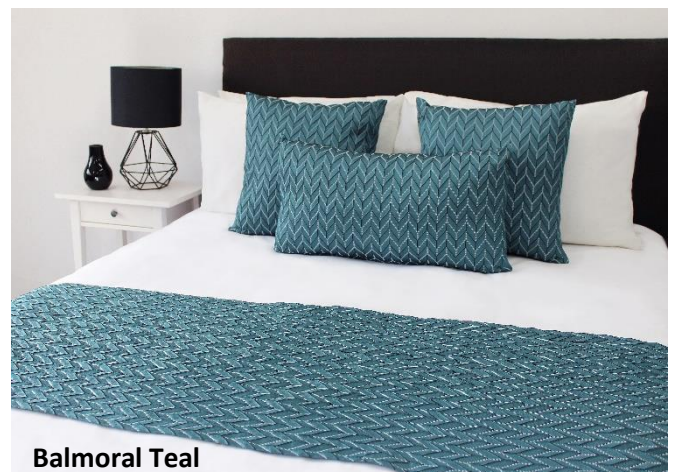

20% OFF All Sizes

10mm Satin Stripe Bed Linen

- 10mm Satin Stripe as preferred by major hotel groups
- A soft, durable blend of cotton & polyester
- Generous size to fit all bed sizes

20% OFF All Sizes

Actil Down Under Bath Linen

- Consistent quality over three decades
- 100% combed cotton pile
- Premium tested vat & reactive dyes
- 470gsm – cover stitched side hems
- Colours: Alpine & Sapphire
- While Stocks Last !

20% OFF All Sizes

Sapphire

Alpine

Balmoral Runners & Cushions

Balmoral Orange

Balmoral Teal

- Balmoral Orange is a beautifully textured Polyester Jacquard that looks and feels great!
- Three sizes: Single, Queen & King
- A washable, Easy Care fabric

20% OFF All Sizes

Sterling Pool Towels

- Vertical Stripe
- Size – 70x140cm
- Reconstituted Yarn
- 420gsm
- Available Colours: Linen, Blue and Charcoal

20% OFF

Trading Terms

- All prices are excluding GST
- Special pricing available until 30.6.24 or until sold out
- Free Into Store (FIS) Delivery: Brisbane Metro, Sunshine & Gold Coast
- FIS orders under \$200 will incur a \$20 surcharge & freight
- Freight charges applicable outside our FIS areas.
- Clearance/Discounted items are non-refundable